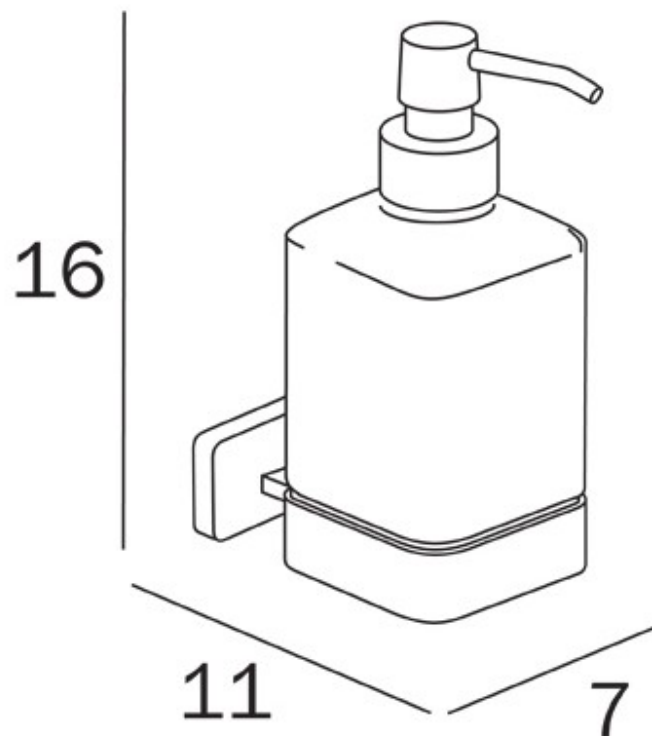

# LEA WALL MOUNT SOAP DISPENSER

Available Colours:

Chrome - A18120 CR

Matte White - A18120 WM

Matte Black - A18120 NE

Brushed Nickel - A18120 AC

Black Chrome - A18120 CF

Brushed Black Chrome - A18120 CG

Gold Plate - A18120 DR

Rose Gold - A18120 OR

Brushed Rose Gold - A18120 OS

Bronze - A18120 BZ

Manufactured in Italy

2 Year Replacement Warranty

Proudly imported and distributed by  
Gro Agencies Pty Ltd  
Unit 2 / 37 Howe St, Osborne Park, WA, 6017  
P 08 9446 3288 E [info@groagencies.com.au](mailto:info@groagencies.com.au) W [www.groagencies.com.au](http://www.groagencies.com.au)